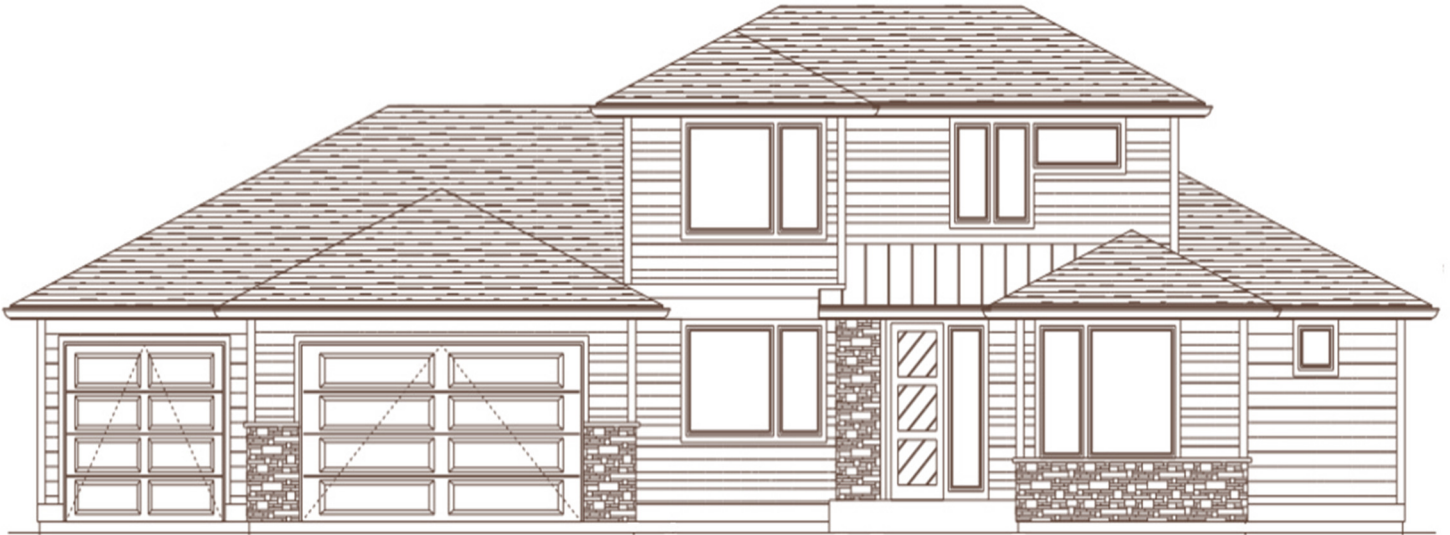

MASSARRA THE HAMILTON

3-Bedrooms/2.5-Bath - 2,625 Sq. Ft. ~ Possible Lots: 10 & 11

Rambler style home with bonus square footage upstairs for guests. This plan is the "Hamilton", a 1.5 story home but feels like a rambler. It feat. Master on main, Jr. Suite upstairs and outdoor living. Zetterberg Homes is back in Puyallup. 'Massarra' is our newest community w/18 huge homesites. Then there are the things you just expect from Zetterberg: the best of construction & reputation, Hand built wood cabinets, cutting edge styling w/out losing the feeling of a home.