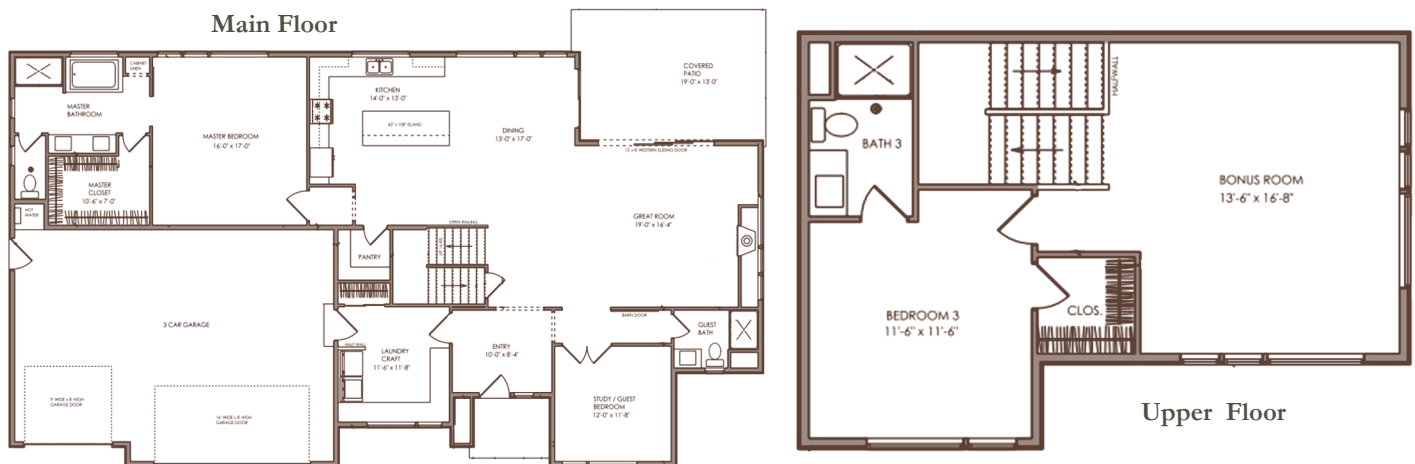

MASSARRA THE HAMILTON

3-Bedrooms/2.5-Bath - 2,625 Sq. Ft. ~ Possible Lots: 10 & 11

Rambler style home with bonus square footage upstairs for guests. This plan is the "Hamilton", a 1.5 story home but feels like a rambler. It feat. Master on main, Jr. Suite upstairs and outdoor living. Zetterberg Homes is back in Puyallup. 'Massarra' is our newest community w/18 huge homesites. Then there are the things you just expect from Zetterberg: the best of construction & reputation, Hand built wood cabinets, cutting edge styling w/out losing the feeling of a home.